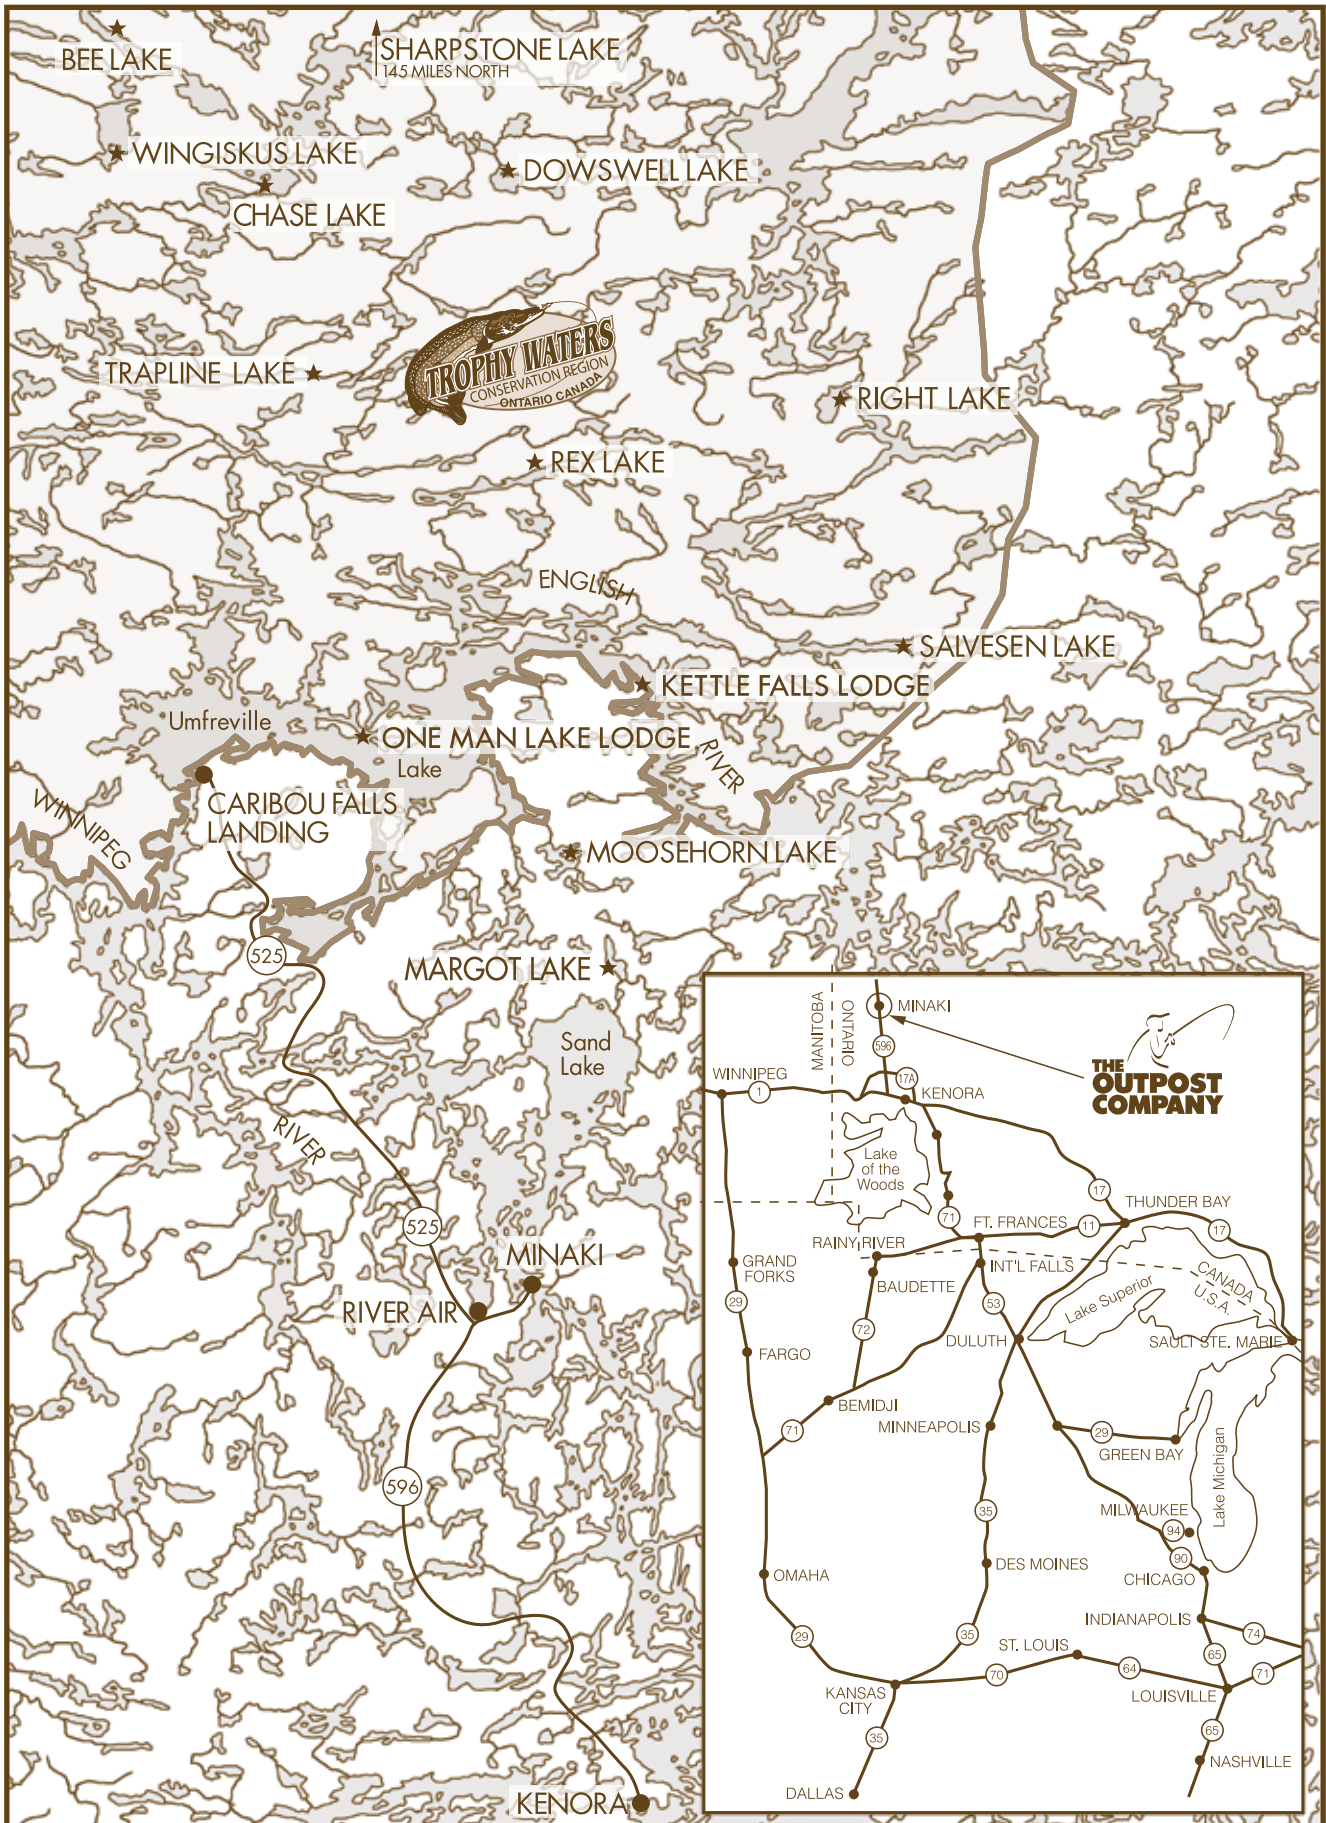

Reservations & Information: 1-800-617-1906 or 1-800-465-3325

Halley's Camps Box 15, Minaki, ON, POX 1J0, Canada info@outpostcompany.com
outpostcompany.com halleyscamps.com